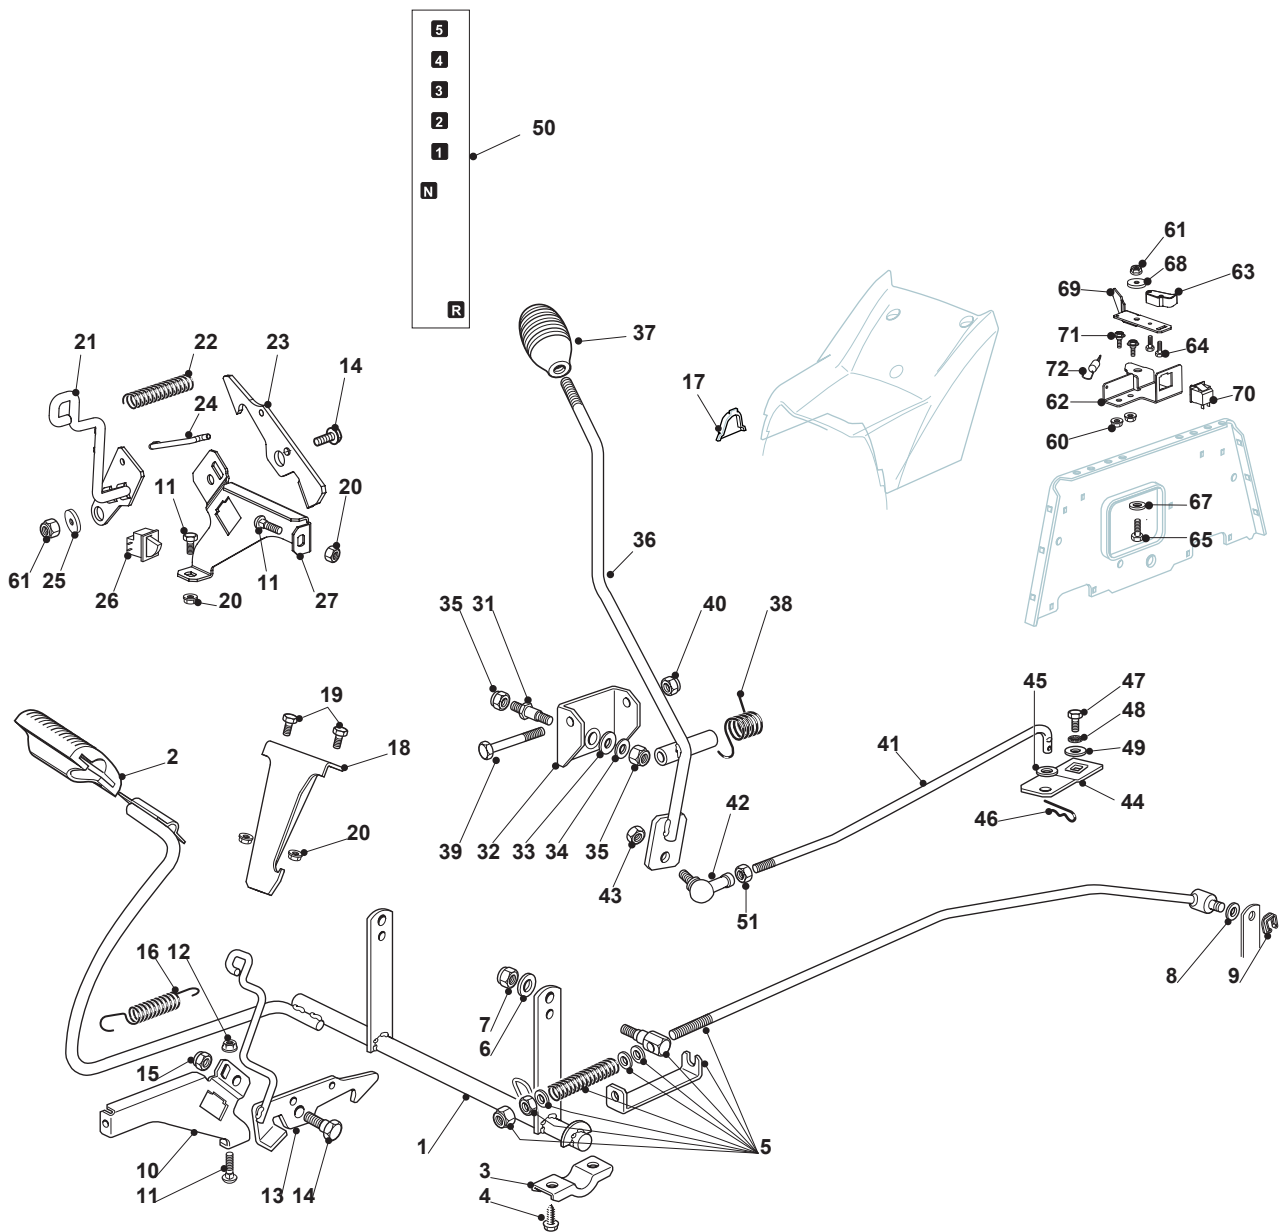

Fig.	Quantity	Part No	Description	Notes
1	1	325038004/0	Bushing	
2	1	125520006/1	Steering Column	
3	1	127570050/0	Pinion	
4	1	112622650/0	Dowel pin	
5	1	325743000/0	Joint	
6	1	112521370/0	Washer	
7	1	112436030/0	Plate	
8	1	325785213/1	Support	
9	2	112729601/1	Screw	
12	1	112379511/0	Grease Dispenser	
13	2	325040624/0	Bushing	
15	1	125510132/0	Pin	
16	1	325318281/0	Lever	
17	1	125670019/0	Washer	
18	1	325735513/0	Steering Sector	
19	1	112523080/0	Washer	
20	1	112155020/0	Nut	
22	1	112523080/0	Washer	
23	1	112794950/0	Screw	
29	1	382000610/0	Steering Rod	
30	2	112523070/0	Washer	
31	2	112155010/0	Nut	
41	1	382034036/0	Equalizer With Bush And Lubricator	
42	4	125034002/1	Bushing	
43	2	112379511/0	Grease Dispenser	
44	1	125160016/1	Spacer	
45	1	112692695/0	Screw	
46	2	112523100/0	Washer	
47	1	112587100/0	Grower	
48	1	112295300/0	Nut	
49	1	382230377/1	Right Stub Axle	
50	1	382230379/1	Left Stub Axle	
51	2	112001000/0	Benzing Ring	
52	1	325743000/0	Joint	
53	1	325785213/1	Support	
54	2	112791213/1	Screw	
55	2	112521330/0	Washer	
56	2	112154510/0	Nut	
57	1	125840023/0	Tie Rod	
58	2	122746609/0	Joint	
59	2	112156602/0	Nut	
60	2	112295201/0	Nut	

Fig.	Quantity	Part No	Description	Notes
63	1	325060034/1	Cam	
64	2	112735404/0	Screw	
65	1	122529662/0	Fulcrum Pin	
67	1	112521371/0	Washer	
68	1	322672152/0	Antifriction Washer	
69	1	325785469/0	Support	
70	1	119410614/0	Microswitch	
71	2	112800815/0	Screw	
72	1	125430213/0	Spring	